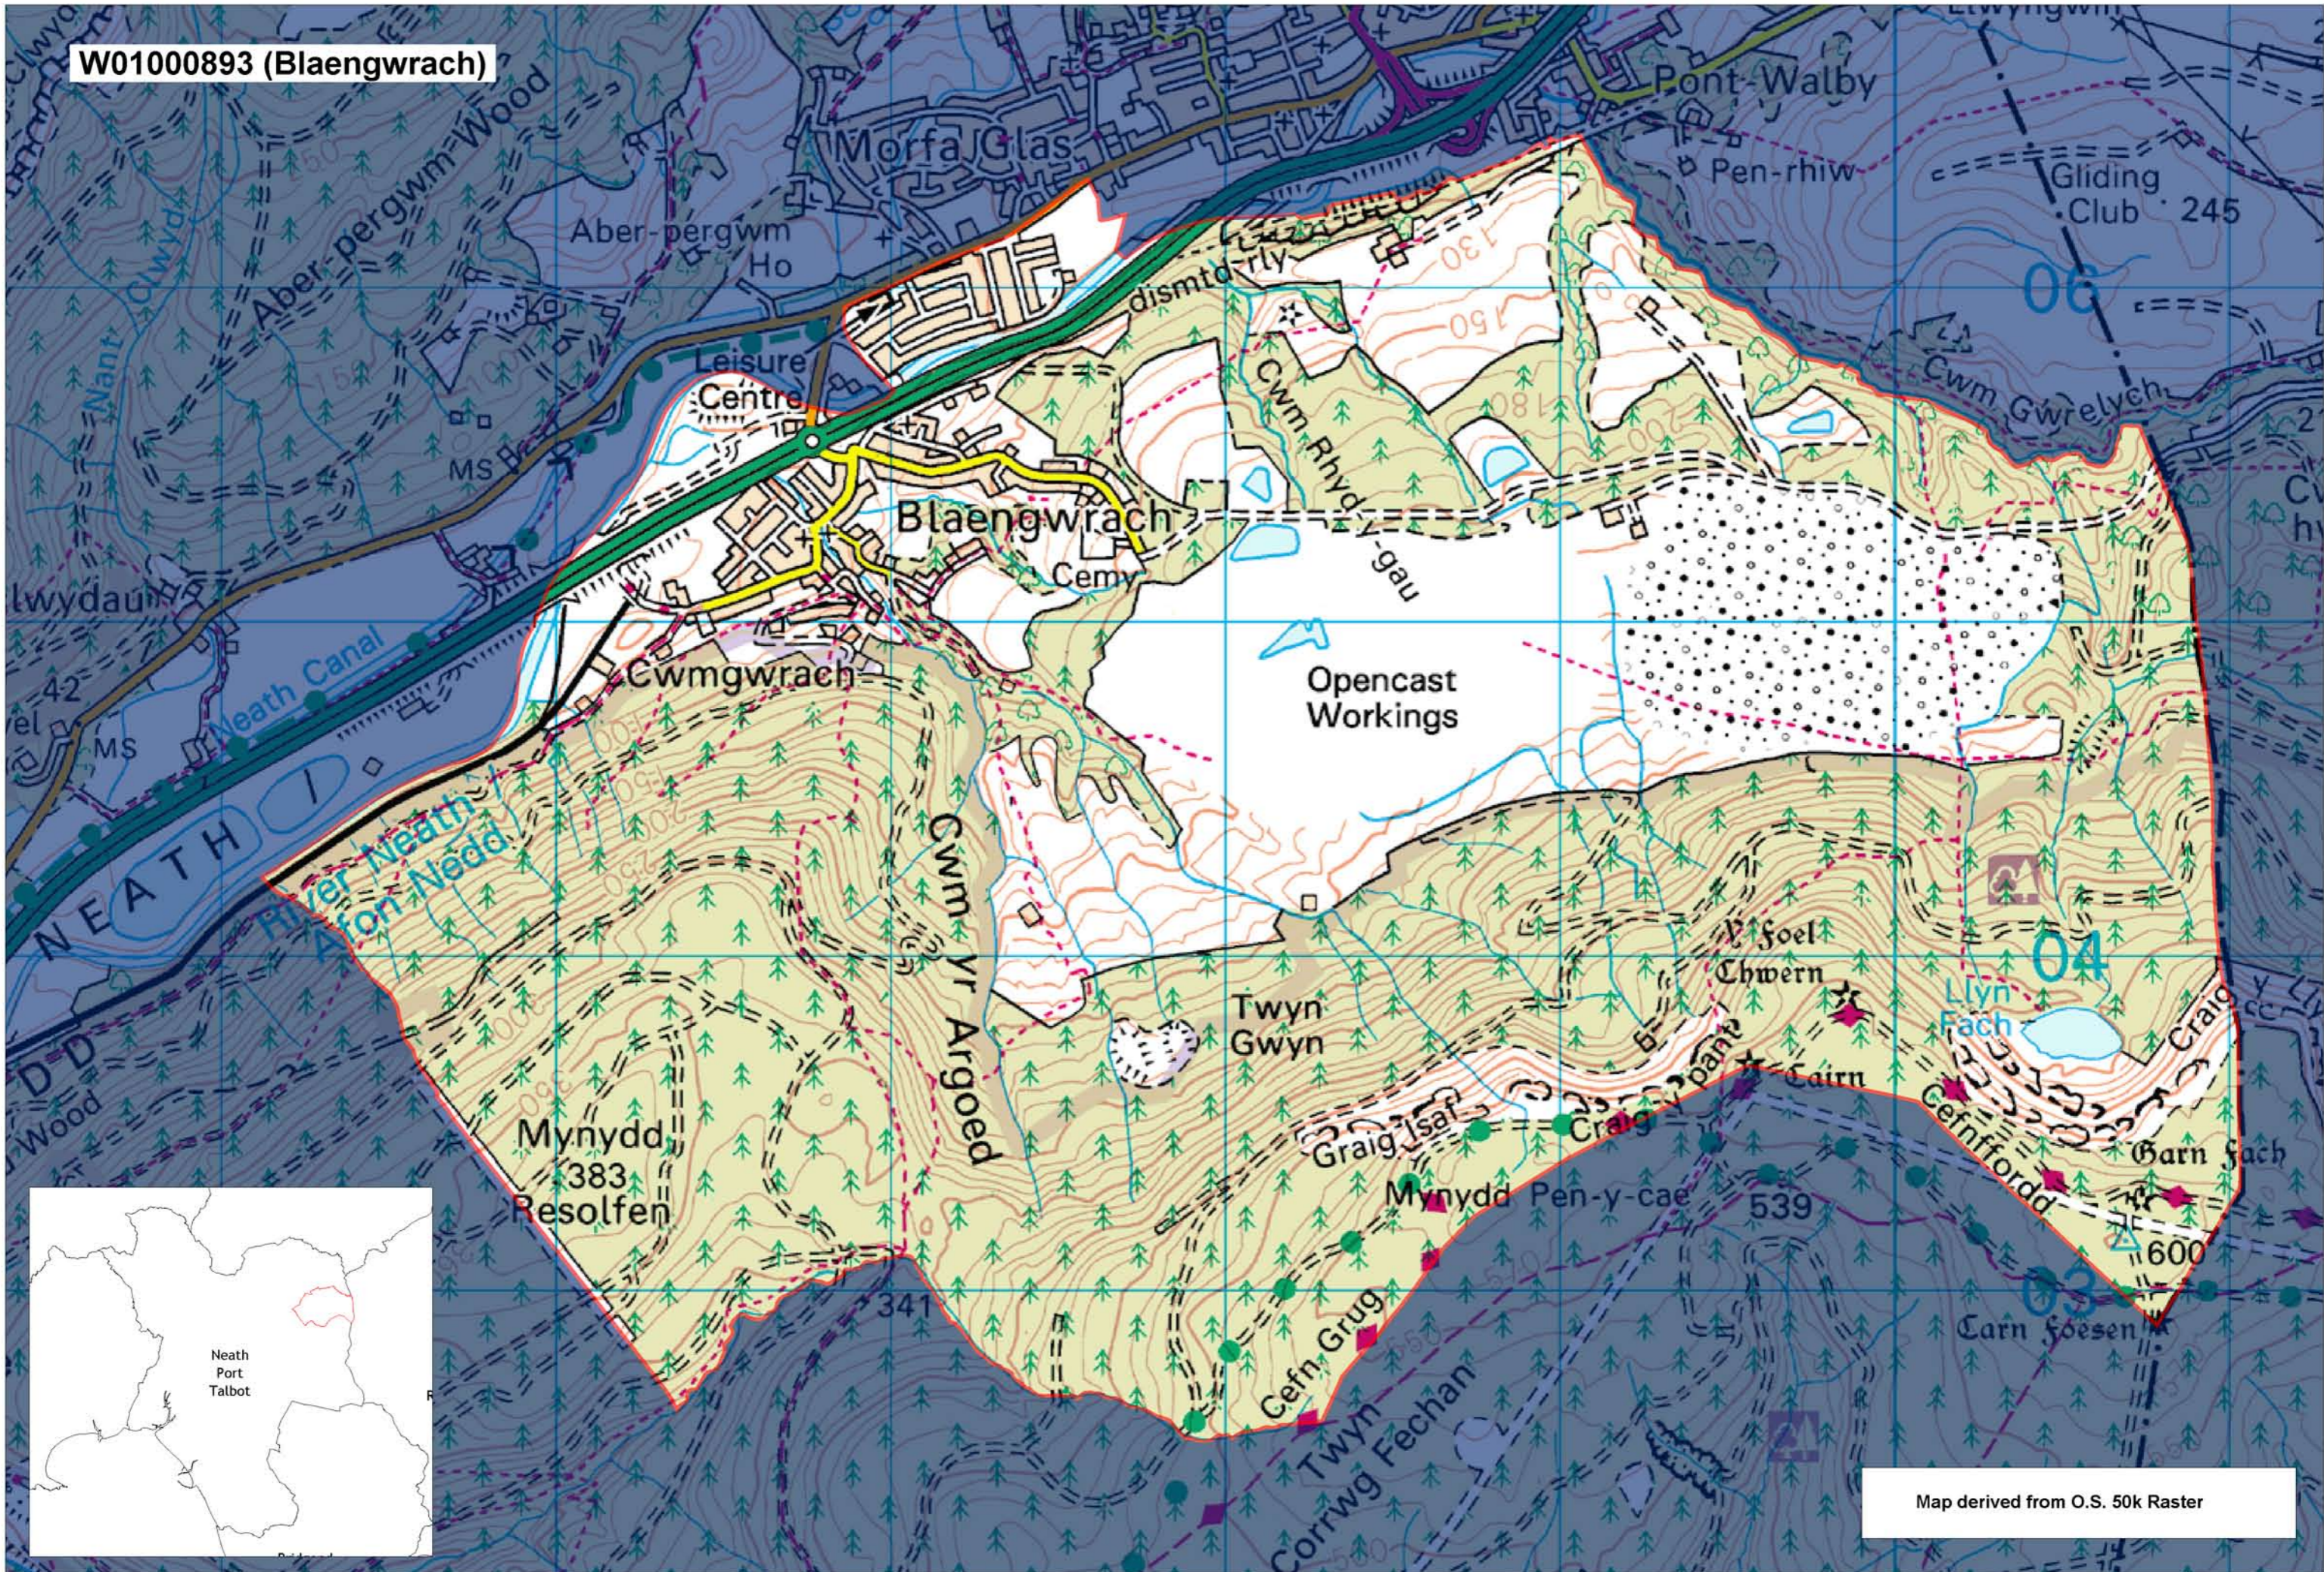

W01000893 (Blaengwrach)

Map derived from O.S. 50k Raster